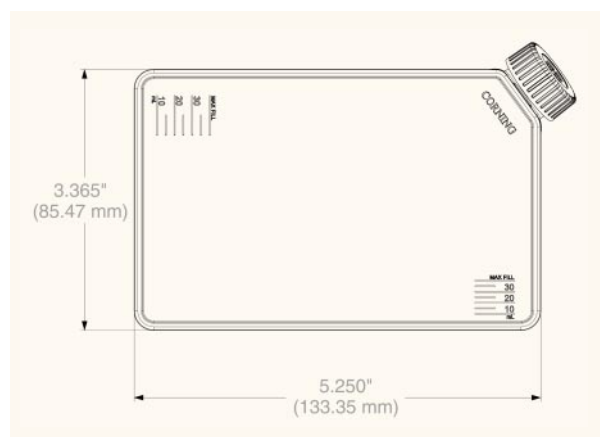

Corning® Low Profile 100 cm² Flask

Less is more! Reduced space, increased cell growth

CORNING
Discovering Beyond Imagination

Life
Sciences

New!

The new Corning Low Profile 100 cm² Flask design gives you more cells per vessel requiring less incubator space and less subculturing

Cell culture is easier with Corning Low Profile 100 cm² flasks

- ▶ **Easier on space** – 33% more cells per low profile flask can double the number of cells per incubator compared to T75 flask
- ▶ **Easier opening** – new cap design only requires a 1/2 turn
- ▶ **Easier growing** – Corning CellBIND® Surface gives optimum cell attachment
- ▶ **Easier access** – corner cap location for better pipetting and pouring
- ▶ **Easier handling** – thinner profile for better pick up and gripping
- ▶ **Easier working** – more cells/flask reduces number of flasks needed

Corning® Low Profile 100 cm² Flask – Grow More Cells in Less Space!

Incubator Space Savings –
Three Corning low profile 100 cm² flasks have the same surface area as four Corning T-75 Flasks in half the space.

New Corning Low Profile 100 cm² flasks grow 33% more cells in a 75 cm² flask footprint.

Corning Low Profile Flask Ordering Information

Cat. No.	Description	Qty/Pk	Qty/Cs
3073	Low Profile 100 cm ² Flask	6	60